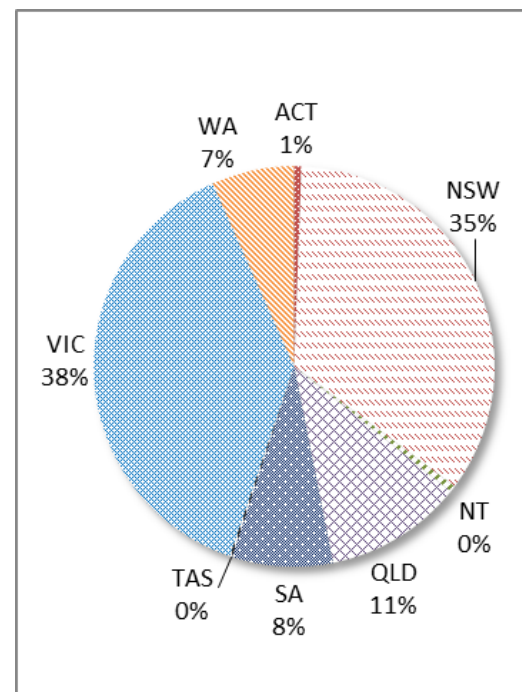

For further information about the IMA BVE programme please see Fact sheet on [Onshore Processing of IMAs](#)

Overall Programme Numbers and Current Location by State or Territory

As at 30 September 2015, a total of 34 955 BVEs have been granted to IMAs. Of these, 28 938 remain in the community, (27 136 with a current BVE and 1 802 awaiting grant of a further BVE). The remaining 6 017 IMAs who were granted BVEs have either been granted a substantive visa, departed Australia, returned to immigration detention or are deceased.

BVE holders are free to choose where they live. The largest numbers of IMAs are in Victoria (VIC), followed by New South Wales (NSW), Queensland (QLD), South Australia (SA), Western Australia (WA), Australian Capital Territory (ACT), Northern Territory (NT), and Tasmania (TAS).

Visa Holder Location by State or Territory

The following tables provide a breakdown by state and territory, then by gender, age group, citizenship and current location for IMA holders of bridging visas as at 30 September 2015. People who arrived as IMAs and who hold a bridging visa are free to live wherever they choose in Australia.