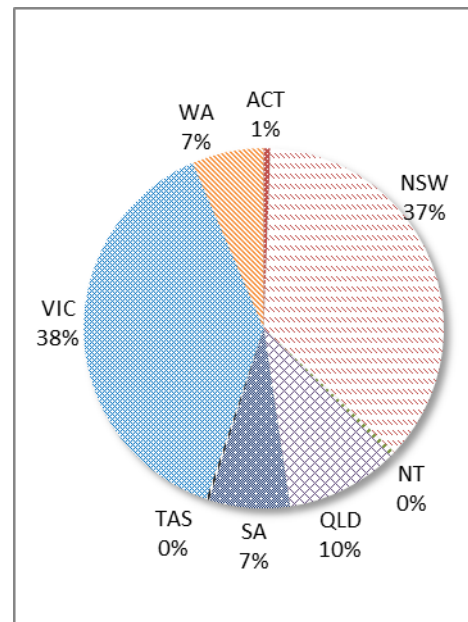

## Overall Programme Numbers and Current Location by State or Territory

As at 31 March 2016, a total of 35,607 BVEs have been granted to IMAs. Of these, 28,621 remain in the community, (26,828 with a current BVE and 1793 awaiting grant of a further BVE). The remaining 6986 IMAs who were granted BVEs have either been granted a substantive visa, departed Australia, returned to immigration detention or are deceased.

BVE holders are free to choose where they live. The largest numbers of IMAs are in Victoria (VIC), followed by New South Wales (NSW), Queensland (QLD), South Australia (SA), Western Australia (WA), Australian Capital Territory (ACT), Northern Territory (NT), and Tasmania (TAS).

# Visa Holder Location by State or Territory

The following tables provide a breakdown by state and territory, then by gender, age group, citizenship and current location for IMA holders of bridging visas as at 31<sup>st</sup> of March 2016. People who arrived as IMAs and who hold a bridging visa are free to live wherever they choose in Australia.