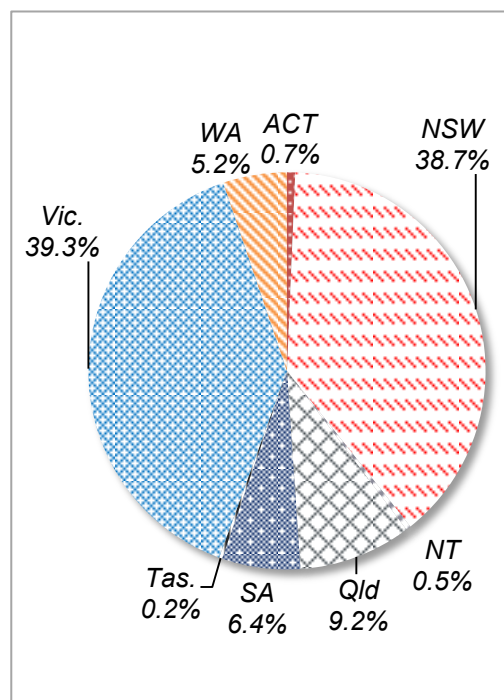

Release of Illegal Maritime Arrivals on Bridging Visa E (BVE)

Key Programme Concepts

Since 25 November 2011, successive Ministers have used their non-compellable, non-delegable intervention power under s195A of the *Migration Act 1958* to grant bridging visas to some Illegal Maritime Arrivals (IMAs).

For further information about the IMA BVE programme please see [Fact Sheet – Bridging visas for illegal maritime arrivals](#).

Overall Programme Numbers and Current Location by State and Territory

As at 31 December 2016, a total of 35,978 BVEs have been granted to IMAs. Of these, 25,810 remain in the community, (23,831 with a current BVE and 1,979 awaiting grant of a further BVE). The remaining 10,168 IMAs, who were granted BVEs have either been granted a substantive visa, departed Australia, returned to immigration detention or are deceased.

BVE holders are free to choose where they live. The largest numbers of IMAs are in Victoria (Vic.), followed by New South Wales (NSW), Queensland (Qld), South Australia (SA), Western Australia (WA), Australian Capital Territory (ACT), Northern Territory (NT), and Tasmania (Tas.).

Table 1: Current location of IMA BVE holders

State and Territory	Number of IMA BVE holders
ACT	172
NSW	9,979
NT	103
Qld	2,372
SA	1,648
Tas.	63
Vic.	10,131
WA	1,342
Total	25,810

Chart 1: Pie chart showing the percentage of IMA BVE holders by state and territory