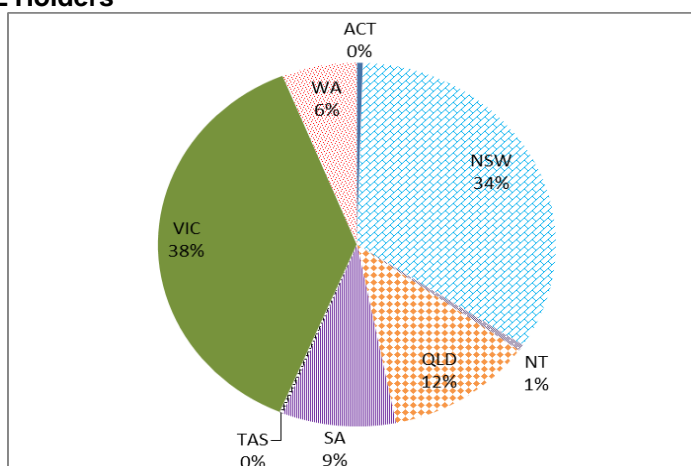

Release of Illegal Maritime Arrivals on Bridging E Visa (BVE)

Key Programme Concepts

Since 25 November 2011, successive Ministers have used their non-compellable, non-delegable intervention power under s195A of the *Migration Act 1958* to grant bridging visas to some Illegal Maritime Arrivals (IMAs).

For further information about the IMA BVE programme please see:

<http://www.immi.gov.au/media/fact-sheets/65onshore-processing-illegal-maritime-arrivals.htm>

Overall Programme Numbers and Current Location by State

As at 31 December 2014, a total of 30 939 BVEs have been granted to IMAs. Of these, 25 569 remain in the community, 17 389 with a current BVE and 8 180 awaiting grant of a further BVE. The remaining 5 370 IMAs who were granted BVEs have either been granted a substantive visa, departed Australia, returned to immigration detention or are deceased.

BVE holders are free to choose where they live. The largest number of the IMAs are in Victoria (VIC), followed by New South Wales (NSW), Queensland (QLD), South Australia (SA), Western Australia (WA), Northern Territory (NT), Australian Capital Territory (ACT) and Tasmania (TAS).

Figure 1: Current Location of IMA BVE Holders

State	Number of IMA BVE Holders
ACT	125
NSW	8648
NT	141
QLD	3070
SA	2362
TAS	60
VIC	9605
WA	1558
Total	25569