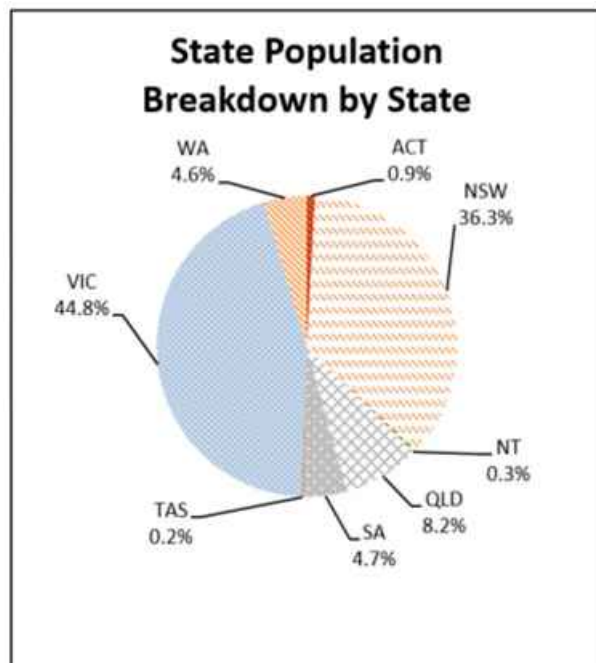

Release of IMAs on Bridging E visa (BVE)

Key program concepts

Since 25 November 2011, successive Ministers have used their non-compellable, non-delegable intervention power under s195A of the *Migration Act 1958* to grant a Bridging E Visa (BVE) to some illegal maritime arrivals (IMAs).

For further information about the IMA BVE program, please see [Fact Sheet – Bridging visas for illegal maritime arrivals](#).

Overall program numbers and current location by State and Territory

Between 25 November 2011 and 30 September 2021, 37,482 IMAs had been granted BVEs. Of these IMAs, 11,542 were residing in the Australian community as at 30 September 2021 (9181 with a BVE in effect and 2361 awaiting grant of a further BVE). The remaining 25,940 IMAs had either been granted a substantive visa, departed Australia, returned to immigration detention or were deceased.

BVE holders are free to choose where they live. As at 30 September 2021, the largest numbers of IMAs were in Victoria (VIC), followed by New South Wales (NSW), Queensland (QLD), South Australia (SA), Western Australia (WA), Australian Capital Territory (ACT), Northern Territory (NT), and Tasmania (TAS). (Table 1).

Table 1: Current location of IMA BVE holders

State and Territory	Number of IMA BVE holders
VIC	5,171
NSW	4,187
QLD	949
SA	544
WA	531
ACT	102
NT	37
TAS	21
TOTAL	11,542

Chart 1: Pie chart showing the percentage of IMA BVE holders by state and territory