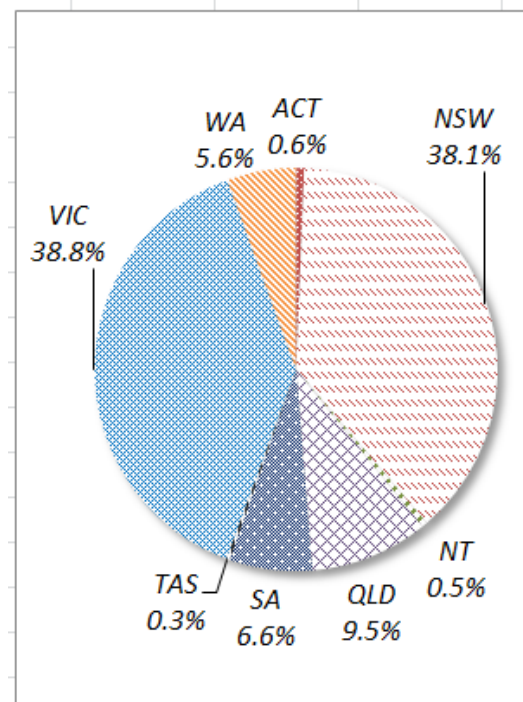

For further information about the IMA BVE programme please see Fact sheet on [Onshore Processing of IMAs](#)

Overall Programme Numbers and Current Location by State or Territory

As at 30 September 2016, a total of 35,834 BVEs have been granted to IMAs. Of these, 26,842 remain in the community, (24,496 with a current BVE and 2,346 awaiting grant of a further BVE). The remaining 8,992 IMAs who were granted BVEs have either been granted a substantive visa, departed Australia, returned to immigration detention or are deceased.

BVE holders are free to choose where they live. The largest numbers of IMAs are in Victoria (VIC), followed by New South Wales (NSW), Queensland (QLD), South Australia (SA), Western Australia (WA), Australian Capital Territory (ACT), Northern Territory (NT), and Tasmania (TAS).

Chart 1: Pie chart showing the percentage of IMA BVE holders by state and territory.

Visa Holder Location by State or Territory

The following tables provide a breakdown by state and territory, then by gender, age group, citizenship and current location for IMA holders of bridging visas as at 30 September 2016. People who arrived as IMAs and who hold a bridging visa are free to live wherever they choose in Australia.