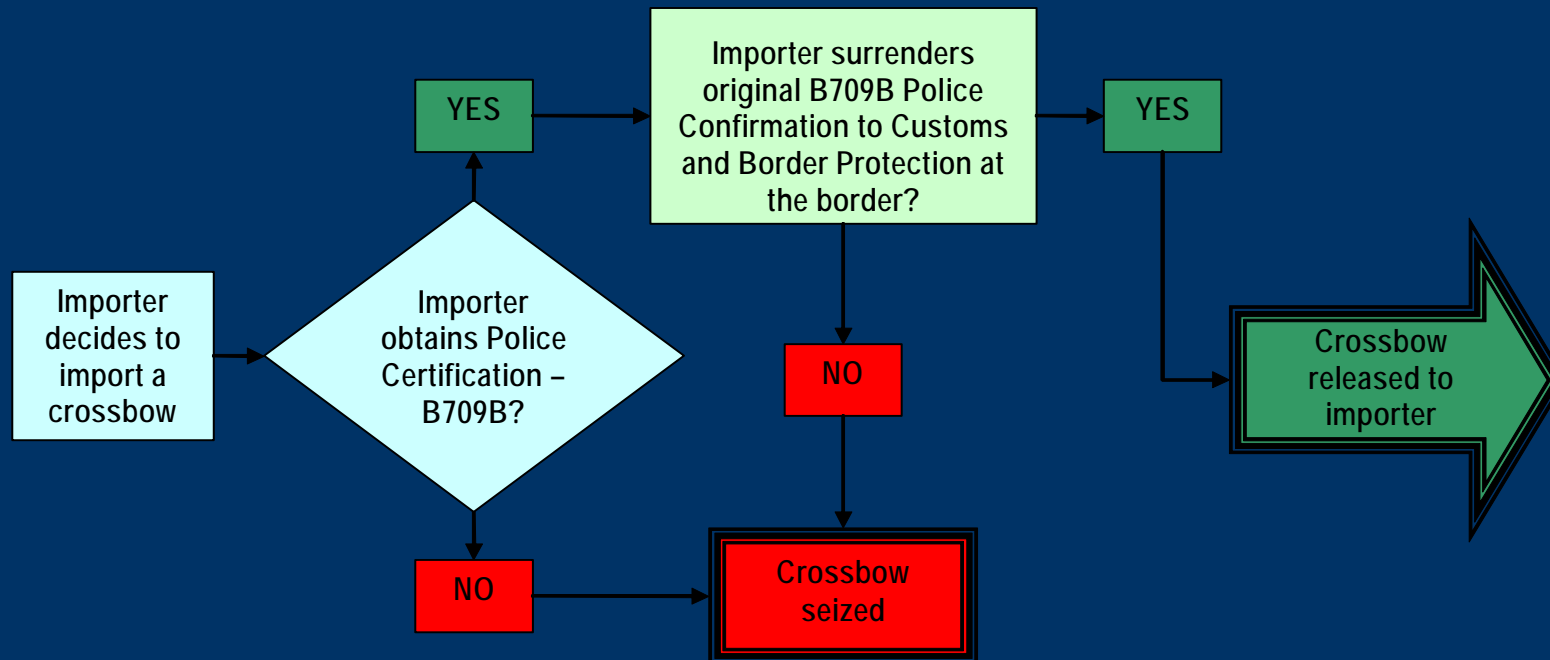

<u>S.13#</u>	<u>DESCRIPTION</u>
Item 11	Parts for Crossbows [Item 10]
Item 22	Parts for Hunting Slings [Item 21]

Australian Government
Australian Customs and
Border Protection Service

Flow chart: Proposed process for importing 'lower risk' Schedule 13 weapons.