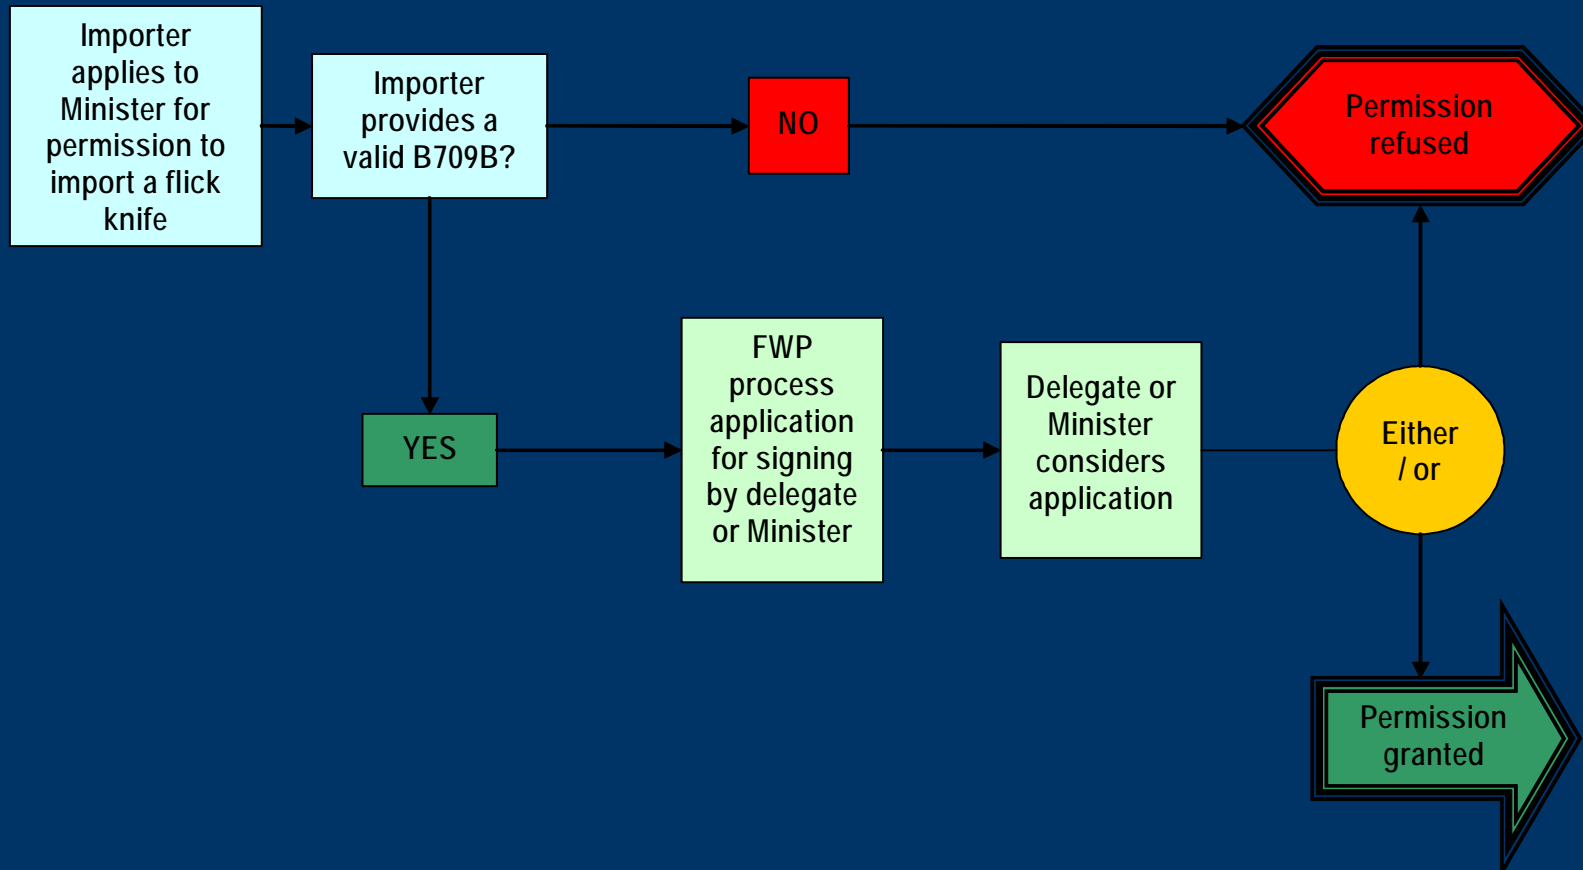

Australian Government
**Australian Customs and
Border Protection Service**

FLOW CHART: Current Process for all 'private' Schedule 2 weapons applications