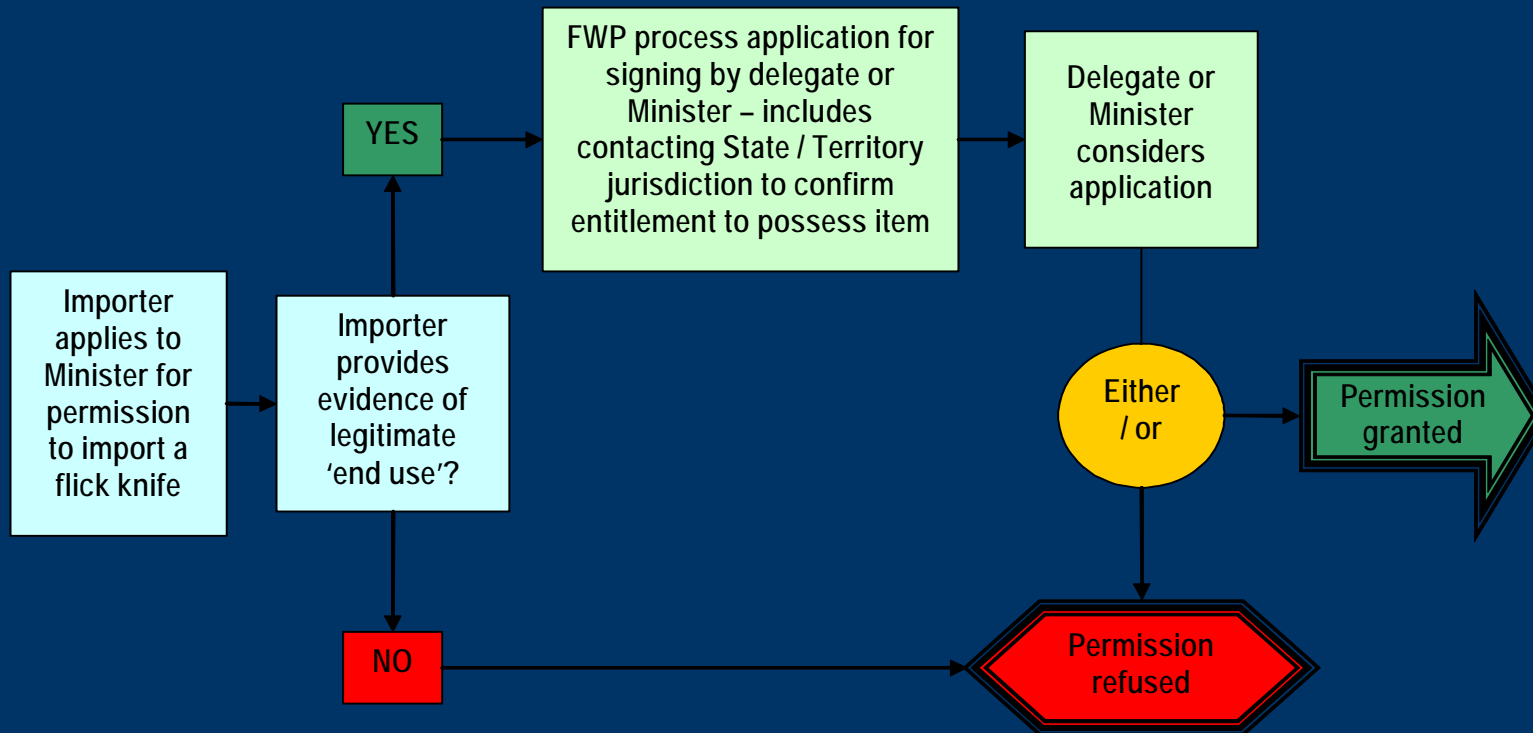

Australian Government
Australian Customs and
Border Protection Service

Flow chart: Proposed process for importing Schedule 13 weapons requiring Ministerial Import Permission.